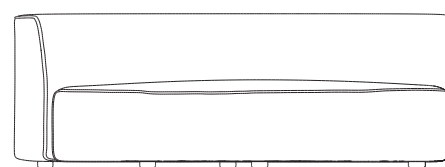

Sofa O

Left Sofa Curved O

by Kettal Studio

kettal

Left Sofa Curved O

Designer
Kettal Studio

Collection
Sofa O

Reference
A2039IZQ00

cm/inch

74/29,1
50/19,6
42/16,5

cm/inch

75/29,5

180/31,4

kettal

Left Sofa Curved O

Designer
Kettal Studio