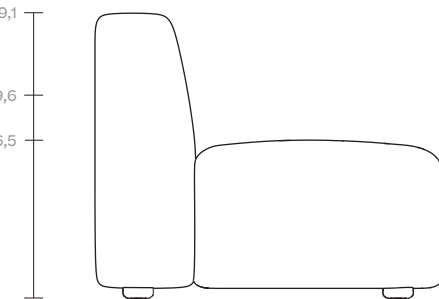

Sofa O
Left L Sofa O
by Kettal Studio

kettal

Left L Sofa O

Designer
Kettal Studio

Collection
Sofa O

Reference
A2439IZQOL

1/2

The Sofa O collection blends form and function for modern workspaces and public areas, fostering collaboration and adaptability. Its modular design mirrors the flexible layouts in offices, promoting teamwork, while also accommodating multifunctionality in communal spaces. The collection elegantly bridges professional aspirations and community bonds through its sophisticated and functional design.

cm/inch

74/29,1

50/19,6

42/16,5

cm/inch

75/29,5

120/47,2

kettal