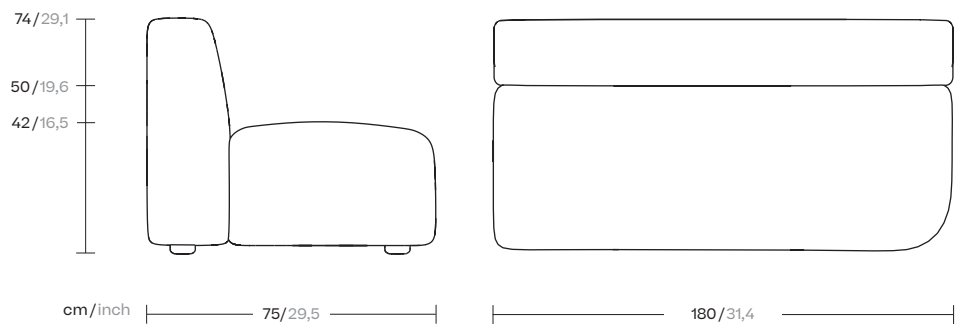

Sofa O

Right XL Sofa O

by Kettal Studio

kettal

Right XL Sofa O

Designer
Kettal Studio

Collection
Sofa O

Reference
A2439DERXL

cm/inch

kettal

Right XL Sofa O

Designer
Kettal Studio

Collection
Sofa O

Reference
A2439DERXL

2/2

Maintenance