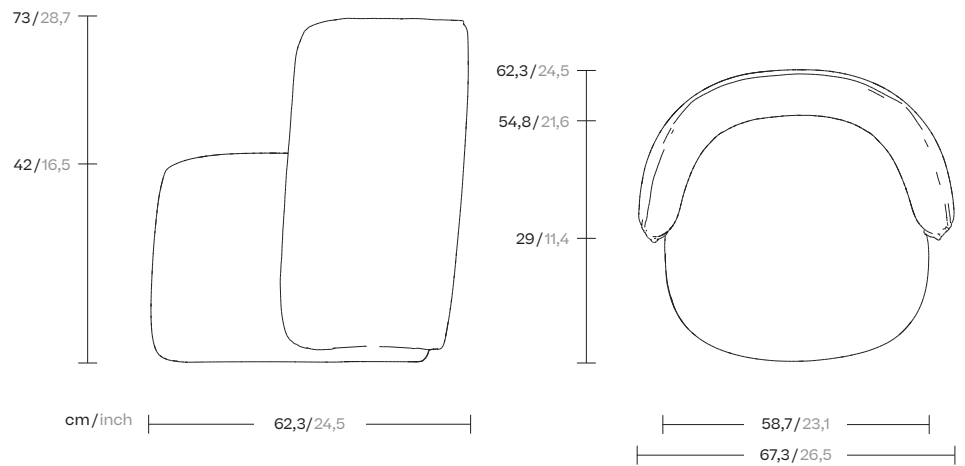

Sofa O
Club armchair
by Kettal Studio

kettal

Club armchair

Designer
Kettal Studio

Collection
Sofa O

Reference
A220093200

1/2

The Sofa O collection blends form and function for modern workspaces and public areas, fostering collaboration and adaptability. Its modular design mirrors the flexible layouts in offices, promoting teamwork, while also accommodating multifunctionality in communal spaces. The collection elegantly bridges professional aspirations and community bonds through its sophisticated and functional design.

cm/inch

kettal

Club armchair

Designer
Kettal Studio

Collection
Sofa O

Reference
A220093200

2/2

Maintenance