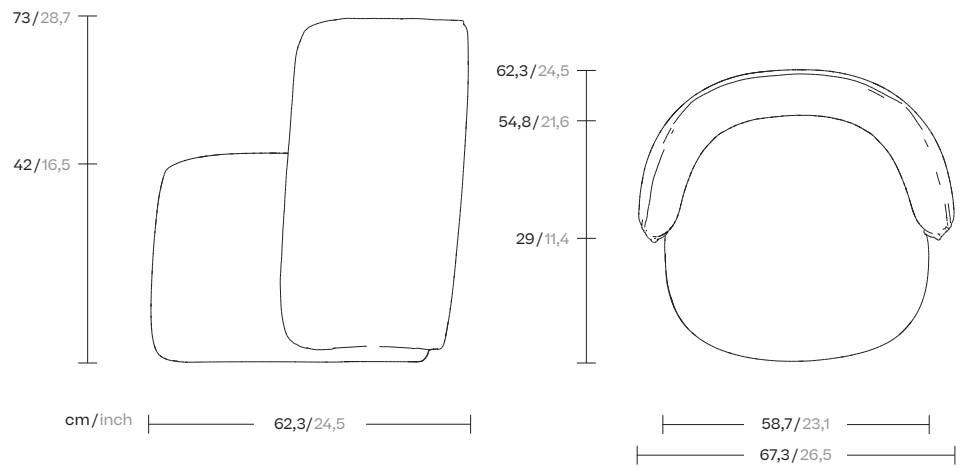

Sofa M
Club armchair
by Kettal Studio

kettal

Club armchair

Designer
Kettal Studio

Collection
Sofa M

Reference
M120093200

1/2

The Sofa M collection blends form and function for modern workspaces and public areas, fostering collaboration and adaptability. Its modular design mirrors the flexible layouts in offices, promoting teamwork, while also accommodating multifunctionality in communal spaces. The collection elegantly bridges professional aspirations and community bonds through its sophisticated and functional design.

cm/inch

kettal

Club armchair

Designer
Kettal Studio

Collection
Sofa M

Reference
M120093200

2/2

Maintenance