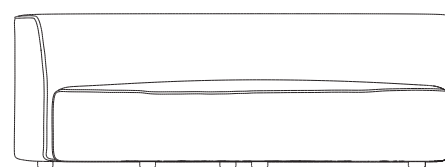

# Left Sofa Curved M

Designer  
Kettal Studio

Collection  
Sofa M

Reference  
A2039IZQ00

1/2

The Sofa M collection blends form and function for modern workspaces and public areas, fostering collaboration and adaptability. Its modular design mirrors the flexible layouts in offices, promoting teamwork, while also accommodating multifunctionality in communal spaces. The collection elegantly bridges professional aspirations and community bonds through its sophisticated and functional design.

cm/inch

74/29,1  
50/19,6  
42/16,5

cm/inch

75/29,5

180/31,4

kettal