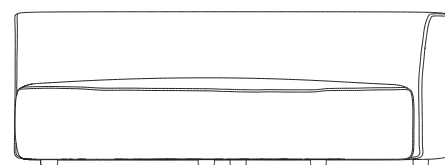

Sofa M

Right Sofa Curved M

by Kettal Studio

kettal

Right Sofa Curved M

Designer
Kettal Studio

Collection
Sofa M

Reference
A2O39DER00

cm/inch

74/29,1
50/19,6
42/16,5

cm/inch

75/29,5

180/31,4

kettal

Right Sofa Curved M

Designer
Kettal Studio