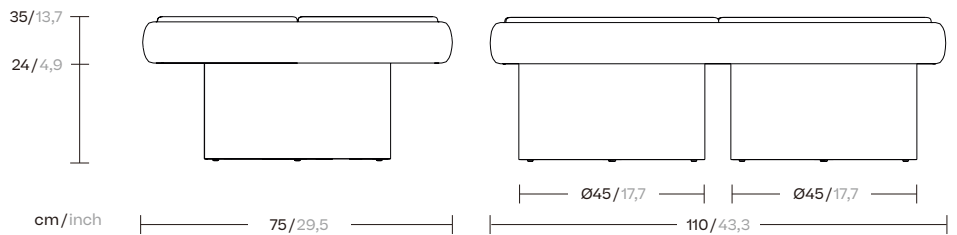

Insula

Rectangular table

110x75

by Patricia Urquiola

kettal

Rectangular table 110x75

Designer
Patricia Urquiola

Collection
Insula

Reference
KSB601400

1/2

The Modular Insula sofa is Patricia Urquiola's updated interpretation of traditional seating used in traditional Arab Majlis, where community members gathered to discuss events and local issues, entertain guests, build friendships, and have fun.

Formally, it is a rational modular sofa with very softened shapes and low height, with a roll in the backrest that concentrates all the protagonism of the design and provides a decidedly horizontal emphasis. It combines carefully balanced proportions as an architectural element that can be subtly integrated.

cm/inch

kettal

Rectangular table 110x75

Designer
Patricia Urquiola

Collection
Insula

Reference
KSB601400

2/2

Maintenance