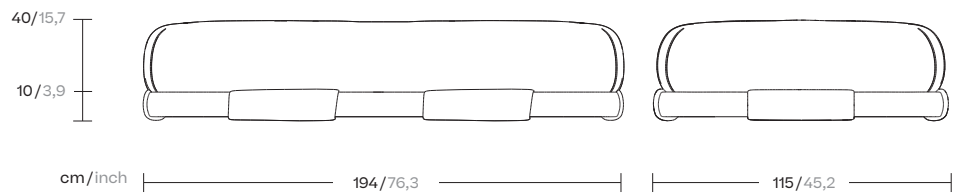

Insula

Two seat module

by Patricia Urquiola

kettal

Two seat module

Designer
Patricia Urquiola

Collection
Insula

Reference
KSB601000

Formally, it is a rational modular sofa with very softened shapes and low height, with a roll in the backrest that concentrates all the protagonism of the design and provides a decidedly horizontal emphasis. It combines carefully balanced proportions as an architectural element that can be subtly integrated.

cm/inch

kettal

Two seat module

Designer
Patricia Urquiola

Collection
Insula

Reference
KSB601000

2/2

Maintenance