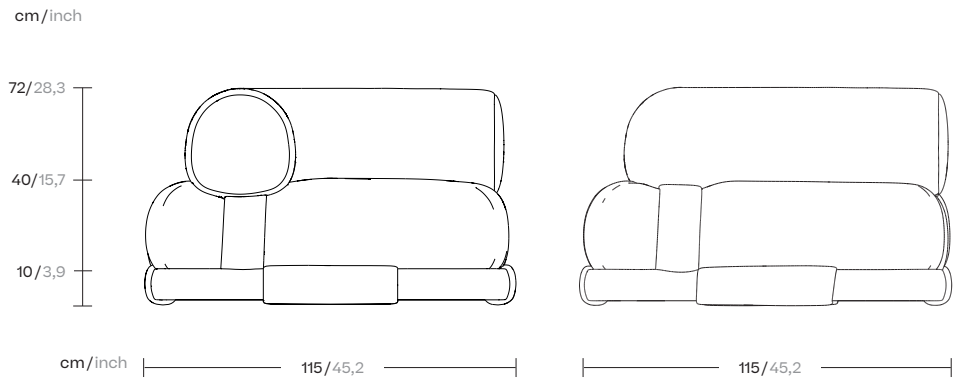

Insula

Corner module

by Patricia Urquiola

kettal

Corner module

Designer
Patricia Urquiola

Collection
Insula

Reference
KSB600900

1/2

The Modular Insula sofa is Patricia Urquiola's updated interpretation of traditional seating used in traditional Arab Majlis, where community members gathered to discuss events and local issues, entertain guests, build friendships, and have fun.

Formally, it is a rational modular sofa with very softened shapes and low height, with a roll in the backrest that concentrates all the protagonism of the design and provides a decidedly horizontal emphasis. It combines carefully balanced proportions as an architectural element that can be subtly integrated.