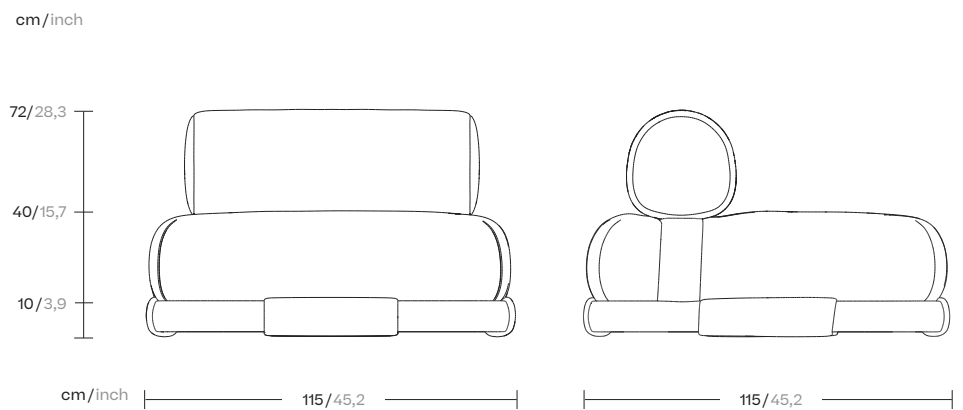

Insula

One seat module
with cushion

by Patricia Urquiola

kettal

One seat module with cushion

Designer
Patricia Urquiola

Collection
Insula

Reference
KSB600800

1/2

The Modular Insula sofa is Patricia Urquiola's updated interpretation of traditional seating used in traditional Arab Majlis, where community members gathered to discuss events and local issues, entertain guests, build friendships, and have fun.

Formally, it is a rational modular sofa with very softened shapes and low height, with a roll in the backrest that concentrates all the protagonism of the design and provides a decidedly horizontal emphasis. It combines carefully balanced proportions as an architectural element that can be subtly integrated.